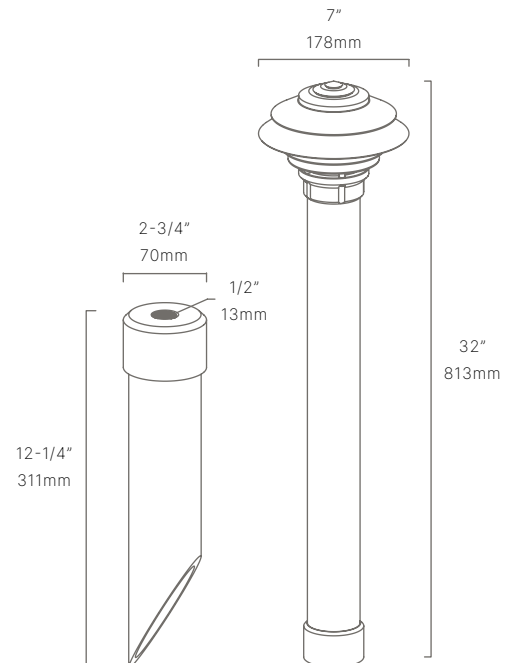

### AVAILABLE FINISHES:

**NAT**  
Natural Brass/  
Copper

**BLP**  
Bronze Living  
Patina

**BLPX**  
Extra Dark Bronze  
Living Patina

**NI**  
Nickel PVD

FIXTURE DIMENSIONS	W7" x H32"
LIGHT SOURCE	Integrated LED
COLOR TEMPERATURES	2700K, 3000K
WATTAGES	10W, 15W
CRI (RA)	80 CRI
VOLTAGE	12V
DELIVERED LUMENS	322lm (3000K)
DIMMABLE	Yes, Dim to <10% via Transformer
DRIVER	Yes, 12V Integral Constant Current
TRANSFORMER	No, 12V AC/DC Transformer Required
MOUNT	Yes, Included 1/2" NPS Adapter
GROUND STAKE	Yes, Included MGS001612
FINISH	Included Natural
MATERIAL	Brass & Copper
WIRE LENGTH	24"
LOCATION	Exterior Wet
CERTIFICATIONS	UL, IP66, IP67, Dark Sky